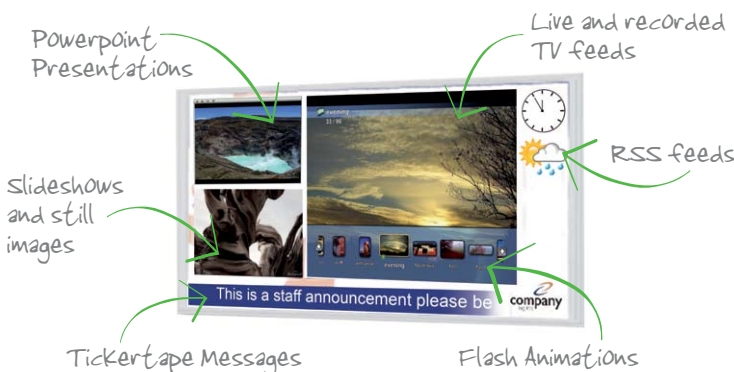

Play Back:

- Rich Site Summary (web feed)
- Still and moving images
- Video
- Flash animation
- Tickertape messages
- Powerpoint
- Streamed images
- Web pages
- 5.1 audio playback
- Optional live TV feeds

Create, amend and control your own digital signage templates, content and schedules with Luminis AiO...