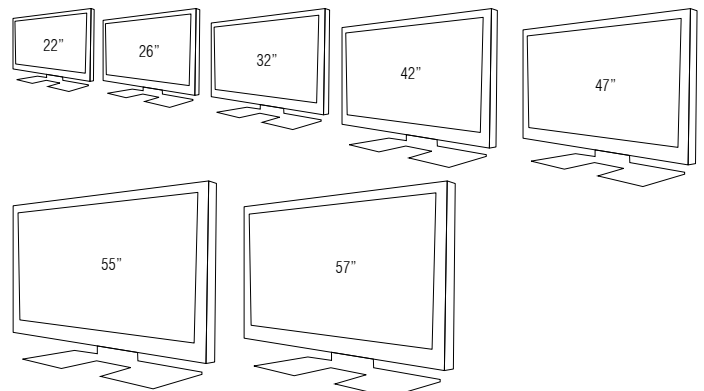

◦ ENABL3D: Auto-stereoscopic 3D LCD Screens

Specifications:

Model:	22Enabl3D	26Enabl3D	32Enabl3D	42Enabl3D0F	42Enabl3D	47Enabl3D	55Enabl3D	57Enabl3D
Display Diagonal	22"	26"	32"	42"	42"	47"	55"	57"
Optimum Viewing Distance	1.2 - 3 metres	1.8 - 3.7 metres	1.8 - 3.7 metres	2.4 - 6 metres	3 - 6 metres	3.7 - 7.3 metres	4 - 7.8 metres	4.8 - 8.5 metres
Perceived 3D Depth	0.3 metres	0.45 metres	0.5 metres	0.6 metres	0.6 metres	0.7 metres	0.8 metres	0.98 metres
Aspect Ratio	16:9	16:9	16:9	16:9	16:9	16:9	16:9	16:9
Display Resolution (WXGA)	1680 x 1050	1920 x 1200	1366 x 768	1920 x 1080	1920 x 1080	1920 x 1080	1920 x 1079	1920 x 1080
Dimensions (W x H x D)	503 x 418 x 240mm	608 x 440 x 161mm	793 x 483 x 94mm	1018 x 610 x 124mm	1022 x 615 x 124mm	1136 x 686 x 126mm	1265 x 835 x 135mm	1358 x 793 x 154mm
Weight	7.8kg	9kg	14kg	28kg	30kg	40kg	55kg	136kg