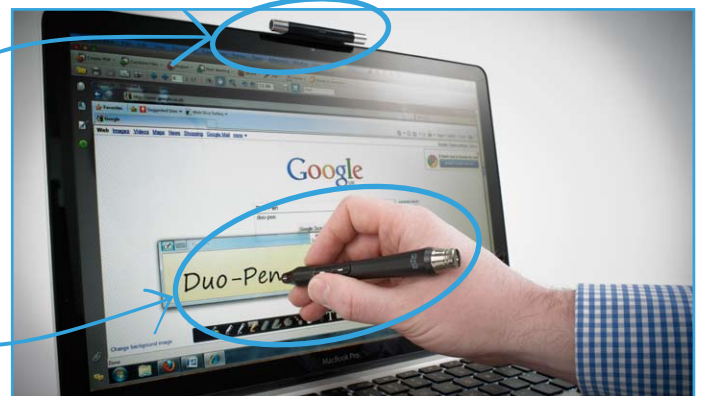

converts your standard laptop/PC to a wireless touchscreen tablet!