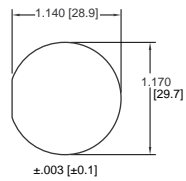

Cable End

MEGA-CON-X® FIELD INSTALLABLE CONNECTORS

Quick Connect Type

Threaded Type

Dimensions

Panel Cutout

Molded Cable Assemblies (See pages 3 & 26)