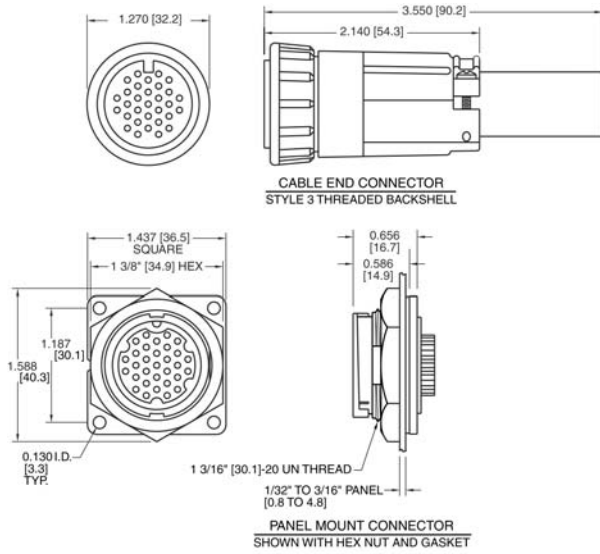

MEGA-CON-X® FIELD INSTALLABLE CONNECTORS

Cable Pin
23X8X-XXPG-XXX
Matching Mate:
• **Panel**
24XXX-XXSG-XXX

Panel Mount
24XXX-XXXG-XXX
Matching Mates:
• **Cable Pin**
23X8X-XXPG-XXX
• **Cable Socket**
23X8X-XXSG-XXX

Cable Socket
23X8X-XXSG-XXX
Matching Mate:
• **Panel**
24XXX-XXPG-XXX

P/C Tail Panel Mount
24XXX-XXXG-XXX
Matching Mates:
• **Cable Pin**
23X8X-XXPG-XXX
• **Cable Socket**
23X8X-XXSG-XXX

Molded Cable Assemblies (See pages 3 & 26)

Cable End

MEGA-CON-X® FIELD INSTALLABLE CONNECTORS

Quick Connect Type

Threaded Type

Dimensions

Panel Cutout

Molded Cable Assemblies (See pages 3 & 26)