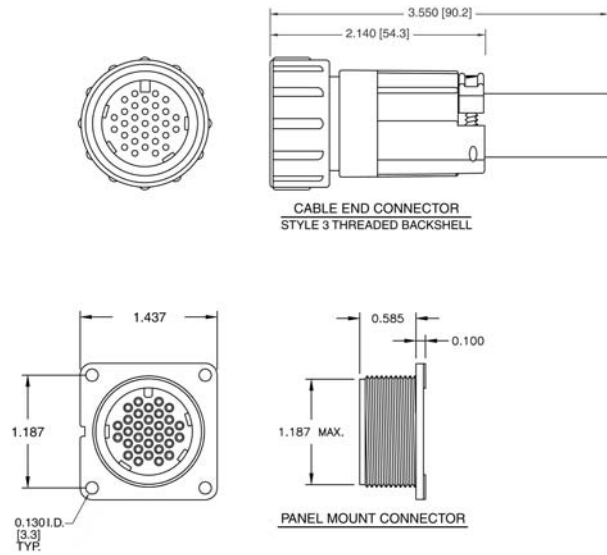

MEGA-CON-X® FIELD INSTALLABLE CONNECTORS

Cable Pin
23X8X-XXPG-XXX
Matching Mate:
• **Panel**
24XXX-XXSG-XXX

Panel Mount
24XXX-XXXG-XXX
Matching Mates:
• **Cable Pin**
23X8X-XXPG-XXX
• **Cable Socket**
23X8X-XXSG-XXX

Cable Socket
23X8X-XXSG-XXX
Matching Mate:
• **Panel**
24XXX-XXPG-XXX

P/C Tail Panel Mount
24XXX-XXXG-XXX
Matching Mates:
• **Cable Pin**
23X8X-XXPG-XXX
• **Cable Socket**
23X8X-XXSG-XXX

Molded Cable Assemblies (See pages 3 & 26)

Cable End

MEGA-CON-X® FIELD INSTALLABLE CONNECTORS

Quick Connect Type

Threaded Type

Dimensions

Panel Cutout

Molded Cable Assemblies (See pages 3 & 26)