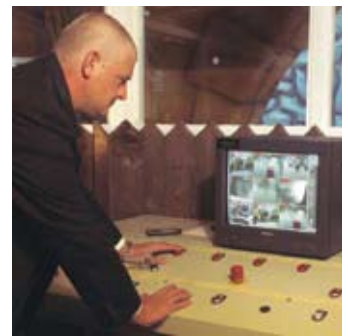

case studies

case studies

Drayton Manor Theme Park

With the use of CCTV now so widespread and common place, CIE-Group's customers are many and varied. Applications using our products go far beyond just security, with other uses including personal safety, production monitoring, theft prevention and training purposes.

This popular family theme park in Tamworth, Staffordshire, was looking to modernise its CCTV system and turned to CIE-Group Approved Installer Network for assistance. With public safety being of main concern, Drayton Manor required a system which combined the latest technologies with minimal user intervention. When their latest ride 'Excalibur' opened in spring 2003 the Everfocus EDR1600 fitted their requirements perfectly. 10 cameras were installed around the ride and images fed back to the Digital Recorder in the main control room. An additional monitor on the ride operator's console ensures that public safety is maintained at all times.

As expansion of the park continues, the flexibility and network availability of this particular system will enable Drayton Manor park to remain at the forefront of public safety and security.

Atomic Kitten open the 'Excalibur' ride in spring 2003 at Drayton Manor Park.