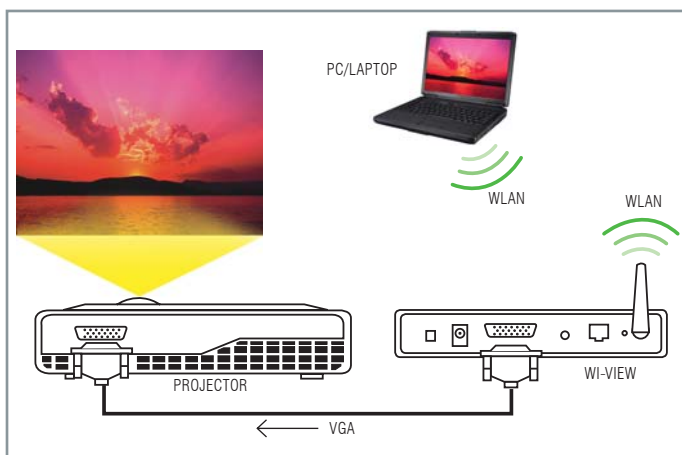

◦ Wi-View 300V: Projector-to-Wireless Converter (incl. Wireless Hub)

Our new Wi-View 300V VGA Wireless Converter is an easy-installation unit which converts your standard VGA projector (or VGA screen, etc) to a wire-free device, allowing users to easily connect via their PC/laptop's wireless LAN facility.

With plug-and-play of the Wi-View hardware to the projector and simple, secure access software from the PC/laptop; fast, easy and wirefree presentation in the classroom/conference room is immediately available.

Supporting multi-user switching, any member of a conference/class can easily log into the Wi-View Server, switching their individual computer screen to the projector without moving computers or reconnecting cables.

Features:

- Fast, simple wireless presentation; no more cable swapping or trailing leads!
- Compatible with all projectors and screens featuring a VGA input
- Supports output resolution up to 1280x768 with 24 bit colour
- No installation CD required; software is directly downloaded from the Wi-View device
- Web-based user interface for easy configuration
- Conference control function, allowing host/chairperson to control multiple users during meetings
- Also features standard Wireless LAN access point function