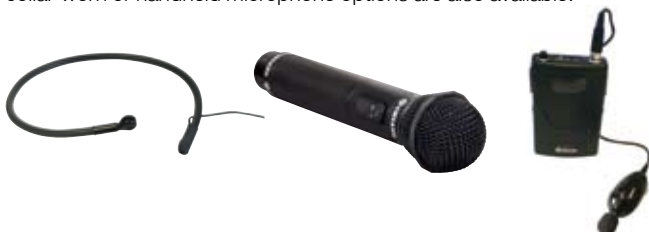

features:

- Unobtrusive, yet highly effective voice reinforcement in the classroom
- Unidentifiable loudspeaker solution reduces damage or loss due to theft or vandalism
- Infrared wireless microphone technology allows multiple adjacent room systems without licensing issues
- Improved effectiveness of the teaching environment
- High performance audio capabilities
- Easily integrated with other classroom/teaching technologies such as induction loops, personal FM hearing assistance systems, interactive whiteboards, DVD, MP3, etc...

PACK C System includes:

- 1 x PRO ME/AMP Amplified i-ceilings PRO Sound Panel
- 1 x APA/APL CD/MP3 Laptop Wall Plate
- 1 x IWM-302 Infrared Beltpack Transmitter
- 1 x IT-10+ Infrared Microphone/Emitter*
- 2 x IS-20A Infrared Sensors
- 1 x HC-33 Drop-in Charger for IWM-302

...plus connecting cables, equipment support tray, safety clip & wire, Transmitter batteries and manuals

*NB: infrared transmitters and microphones:

*The Soundfield PACK C features the IWM-302 Beltpack & IT-10+ Infrared Tieclip Microphone as standard. A choice of headset, collar-worn or handheld microphone options are also available.