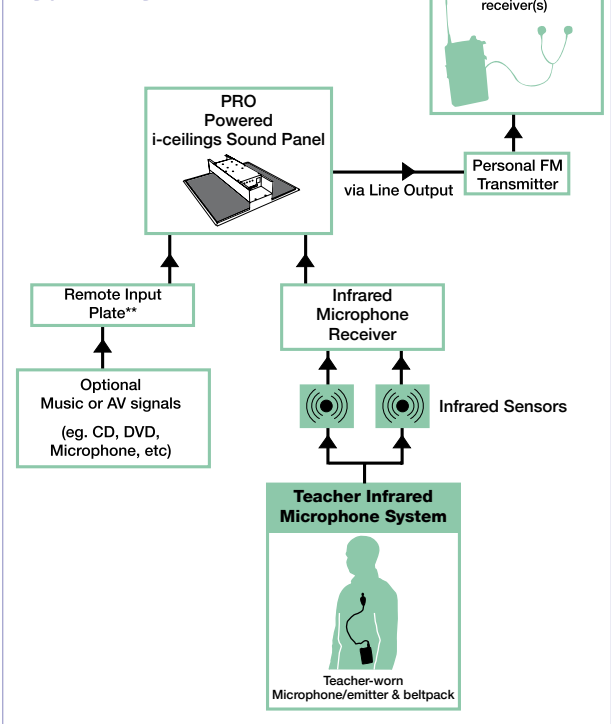

Typical system schematic: