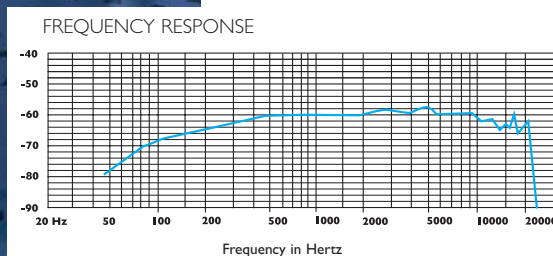

PROFESSIONAL
MICROPHONE
SYSTEMS

C800E-RF/C801E-RF 'RF FRIENDLY' MINI SHOTGUN PROFESSIONAL MICROPHONE

SPECIFICATIONS

TYPE	Condenser (back electret)			
POLAR PATTERN	Hypercardioid			
FREQUENCY RESPONSE	50 Hz - 18 KHz			
SENSITIVITY	- 47 dB +/- 3 dB at 1 KHz (0 dB = 1 V/Pa)			
IMPEDANCE	200 Ohms			
S/N RATIO	64 dB(A)			
MAXIMUM SPL	125 dB 1% THD			
POWER REQUIREMENTS	9 - 48 volts phantom power			
TERMINATION	Male 3 Pin XLR			
FINISH	Satin Black. Other finishes to special order			
ACCESSORIES	W8 foam windshield included			
DIMENSIONS	Overall length	Shaft diameter	Head diameter	Weight
800E-RF	458mm (18")	8mm (.31")	12mm (.47")	193 g (6.8oz)
801E-RF	262mm (10.3")	-	12mm (.47")	156 g (5.5oz)

Shipping Information

DIMENSIONS	Length	Width	Depth	Weight
C800E-RF	482mm (19")	35mm (1.4")	35mm (1.4")	241 g (8.5oz)
C801E-RF	360mm (14.2")	35mm (1.4")	35mm (1.4")	193 g (6.8oz)

Supplied by:

CLOCKAUDIO®

Clockaudio Ltd - Headquarters