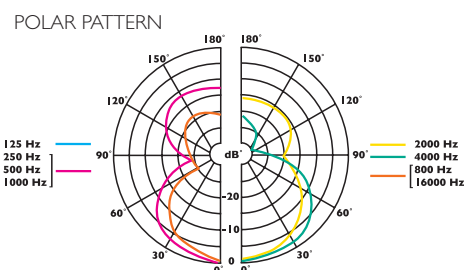

PROFESSIONAL
MICROPHONE
SYSTEMS

C800E-RF/C801E-RF 'RF FRIENDLY' MINI SHOTGUN PROFESSIONAL MICROPHONE

SPECIFICATIONS

TYPE	Condenser (back electret)			
POLAR PATTERN	Hypercardioid			
FREQUENCY RESPONSE	50 Hz - 18 KHz			
SENSITIVITY	- 47 dB +/- 3 dB at 1 KHz (0 dB = 1 V/Pa)			
IMPEDANCE	200 Ohms			
S/N RATIO	64 dB(A)			
MAXIMUM SPL	125 dB 1% THD			
POWER REQUIREMENTS	9 - 48 volts phantom power			
TERMINATION	Male 3 Pin XLR			
FINISH	Satin Black. Other finishes to special order			
ACCESSORIES	W8 foam windshield included			
DIMENSIONS	Overall length	Shaft diameter	Head diameter	Weight
800E-RF	458mm (18")	8mm (.31")	12mm (.47")	193 g (6.8oz)
801E-RF	262mm (10.3")	-	12mm (.47")	156 g (5.5oz)

Shipping Information

DIMENSIONS	Length	Width	Depth	Weight
C800E-RF	482mm (19")	35mm (1.4")	35mm (1.4")	241 g (8.5oz)
C801E-RF	360mm (14.2")	35mm (1.4")	35mm (1.4")	193 g (6.8oz)

Supplied by:

CLOCKAUDIO®

Clockaudio Ltd - Headquarters